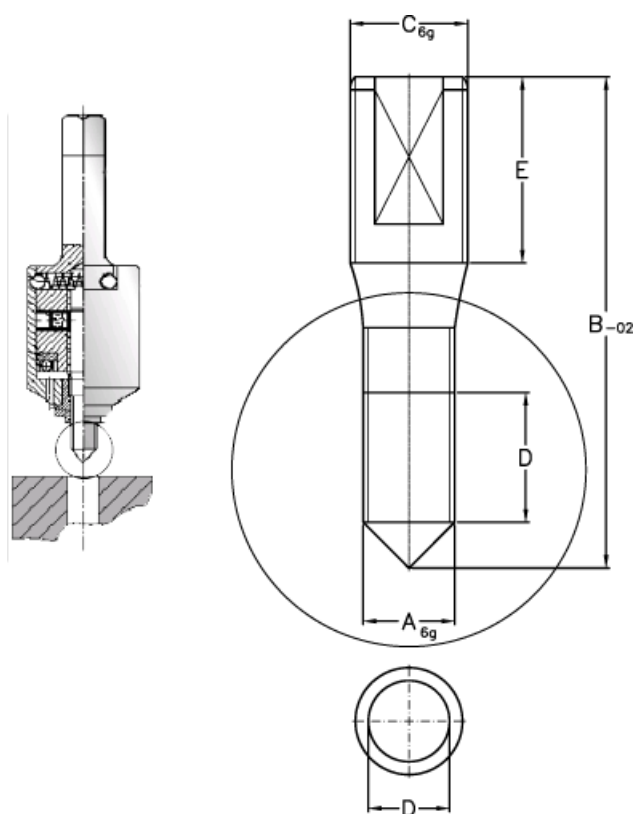

Data Sheet

Article number: 12620000030700

Description: Threaded pin 620 000 030.700
For M3

Measures

A = M3
B = 30.5
C = M4
D = 6.3
E = 13